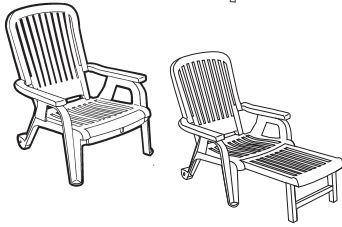

2024 U.S. Price List

A.

B.

C.

D. G.

E.

F.

A.

If NOT Made in USA:

CH - Made in China
F - Made in France
G - Made in Germany
S - Made in Spain

* Discontinued with
Limited Stock Available